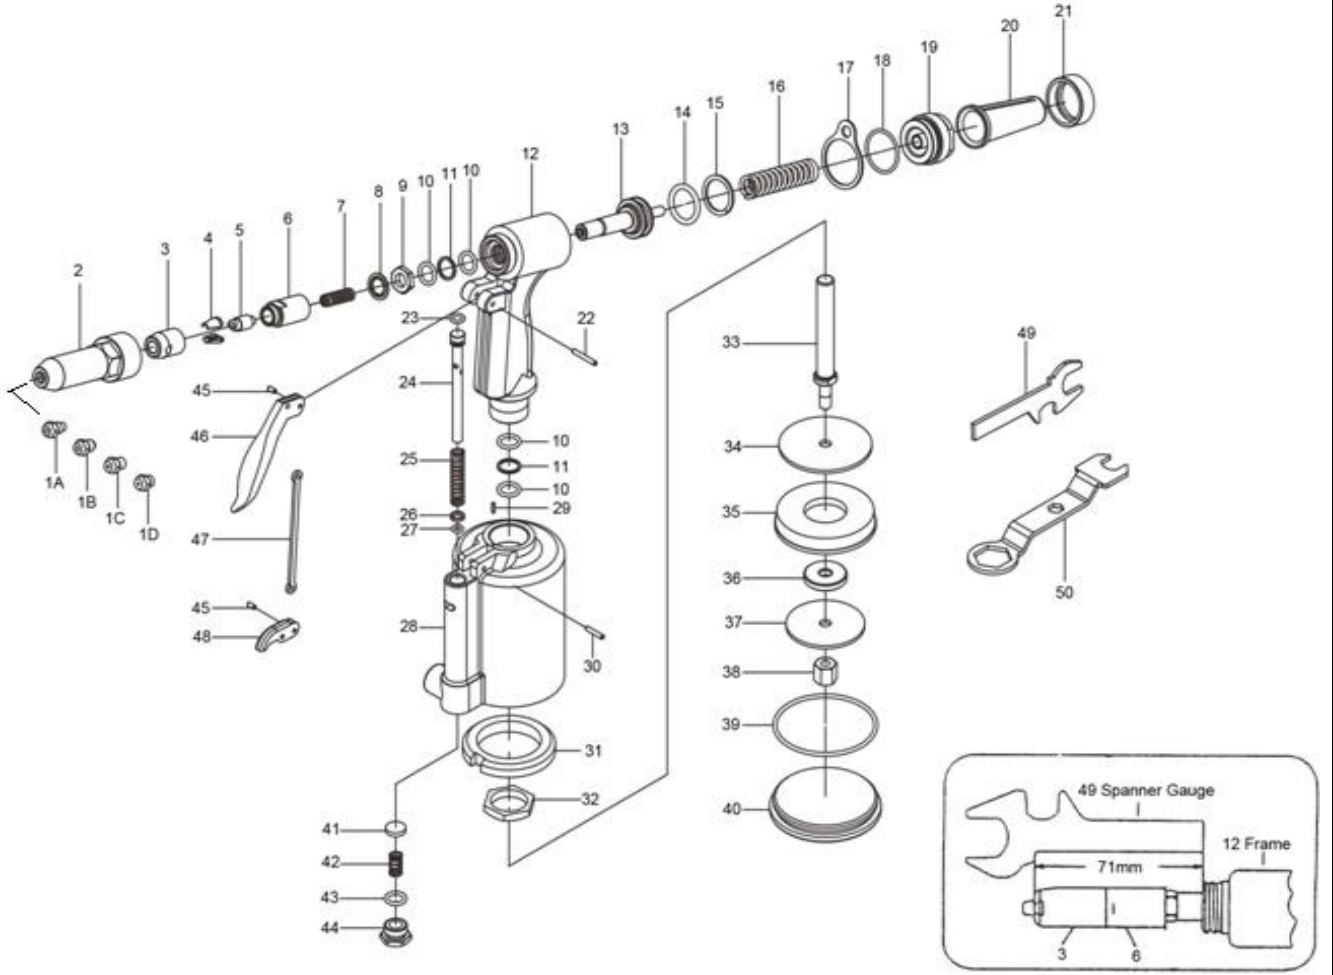

AHR-101 GAV HAVALI POP PERÇİN

Item No.	Description	Q'ty	Item No.	Description	Q'ty
	NOSEPIECE		24	PUSHER VALVE	1
1A	NOSEPIECE 3/16"	1	25	SPRING VALVE	1
1B	NOSEPIECE 5/32"	1	26	COLLAR VALVE	1
1C	NOSEPIECE 1/8"	1	27	O-RING	1
1D	NOSEPIECE 3/32"	1	28	CYLINDER	1
2	FRAME HEAD	1	29	SPRING PIN	1
3	JAW CASE, FRONT	1	30	SPRING PIN, LEVER	1
4	JAW	2	31	RUBBER CUSHION	1
5	JAW PUSHER	1	32	LOCK NUT, FRAME	1
6	JAW CASE, REAR	1	33	STEM, AIR PISTON	1
7	SPRING, JAW PUSHER	1	34	PLATE, LARGE	1
8	CASE WASHER RINGS	1	35	PISTON RING	1
9	LOCK NUT	1	36	WASHER	1
10	O-RING	4	37	PLATE, SMALL	1
11	BACKUP RING	2	38	LOCK NUT, PISTON	1
12	FRAME	1	39	O-RING	1
13	PISTON ASS'Y	1	40	CAP, CYLINDER	1
14	O-RING	1	41	VALVE	1
15	BACKUP RING	1	42	SPRING VALVE	1
16	SPRING	1	43	O-RING	1
17	HANGING CLIP	1	44	CAP VALVE	1
18	O-RING	1	45	SPRING PIN, TRIGGER	2
19	FRAME CAP	1	46	TRIGGER	1
20	SAFETY CAP	1	47	TRIGGER ROD	1
21	NUT FRAME CAP	1	48	TRIGGER LEVER	1
22	SPRING PIN, LEVER	1	49	SPANNER GAUGE	1
23	O-RING	1	50	SPANNER	1